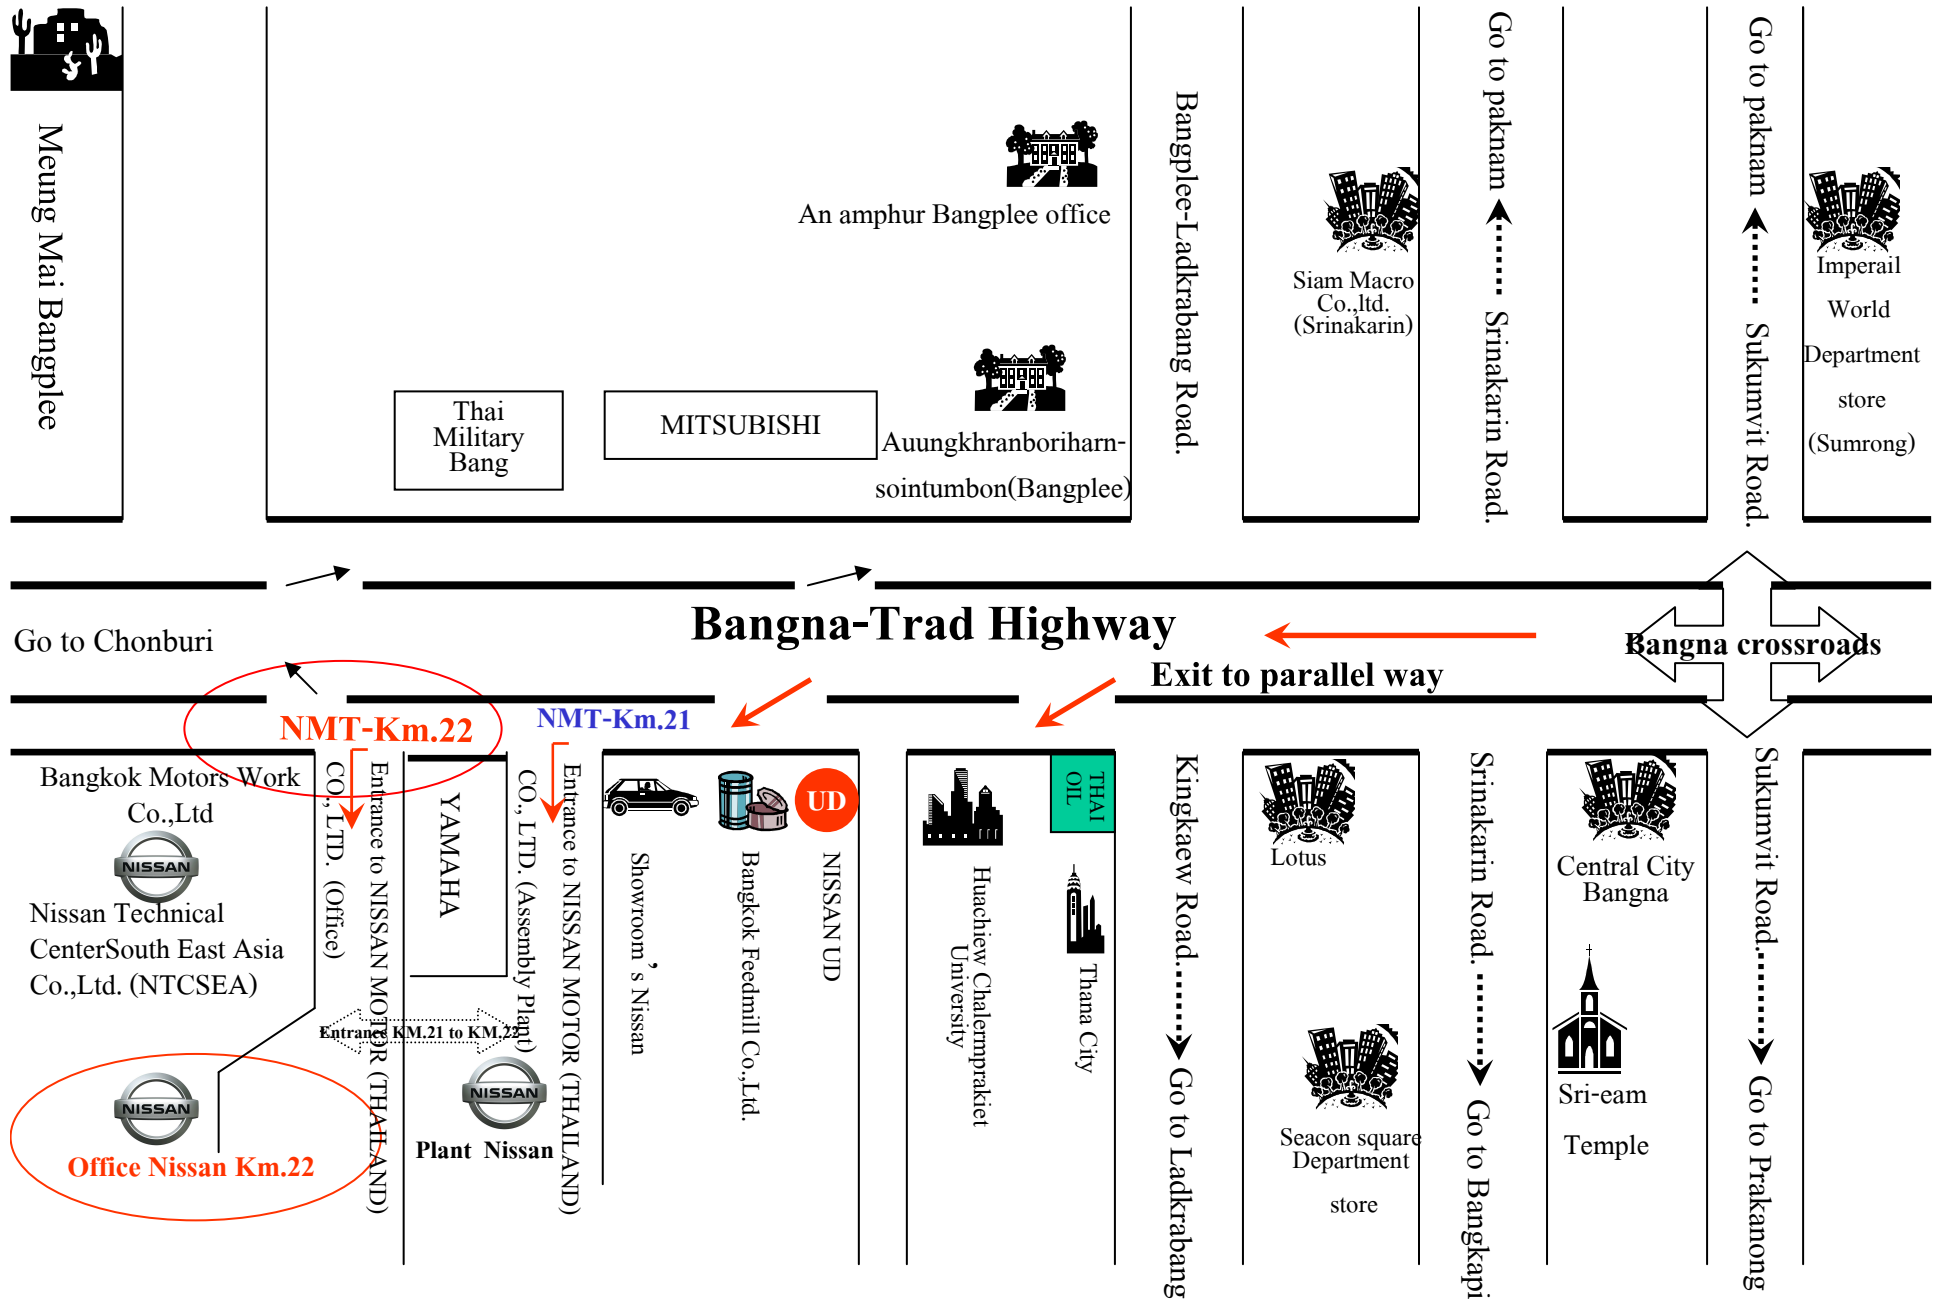

Map to NISSAN MOTOR (THAILAND) CO., LTD.(KM.22)

Meung Mai Bangplee

Thai Military Bang

MITSUBISHI

Auangkhanboriharn-sointumbon(Bangplee)

An amphur Bangplee office

Bangplee-Ladkrabang Road.

Siam Macro Co.,Ltd. (Srinakarin)

Go to paknam \blacktriangleleft Srinakarin Road.

Go to paknam \blacktriangleleft Sukumvit Road.

Imperail World Department store (Sumrong)

Go to Chonburi

Bangna-Trad Highway

Exit to parallel way

Bangna crossroads

Entrance to NISSAN MOTOR (THAILAND) CO., LTD. (Assembly Plant)

NISSAN UD
Bangkok Feedmill Co.,Ltd.
Showroom's Nissan

THAI OIL
Thana City
Huachiew Chalermprakiet University

Kingkaew Road..... \blacktriangleright Go to Ladkrabang

Lotus
Seacon square Department store

Srinakarin Road..... \blacktriangleright Go to Bangkokapi

Central City Bangna
Sri-eam Temple

Sukumvit Road..... \blacktriangleright Go to Prakanong